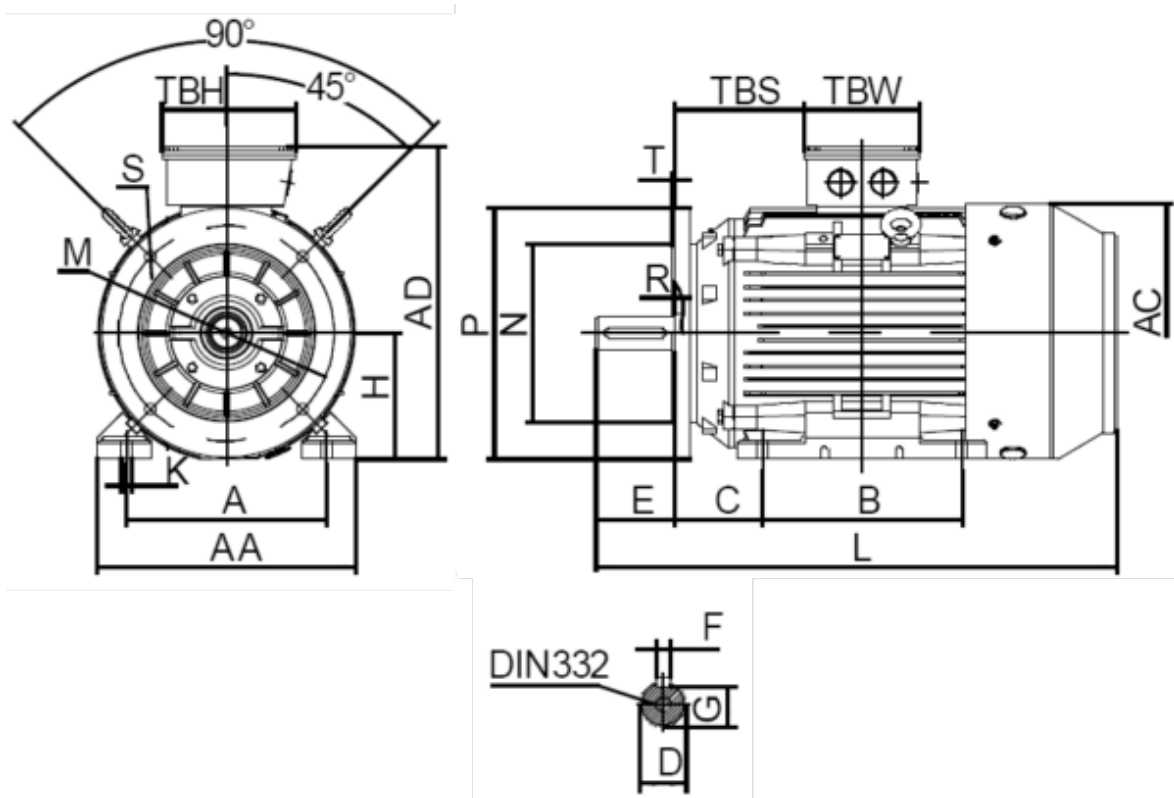

Article number: 250300075217

Description: Kleedrive T3C 801-2 0.75KW 2800 rpm  
3x230/400V 50HZ IP55 B35 Eff=80,7%

## Measures

A = 125	F = 6	TBW = 114
AA = 154	G = 15.5	
AC = Ø158	H = 80	
AD = 214	HD = 134	
B = 100	K = Ø9	
C = 50	L = 290	
D = Ø19	TBH = 114	
E = 40	TBS = 43	